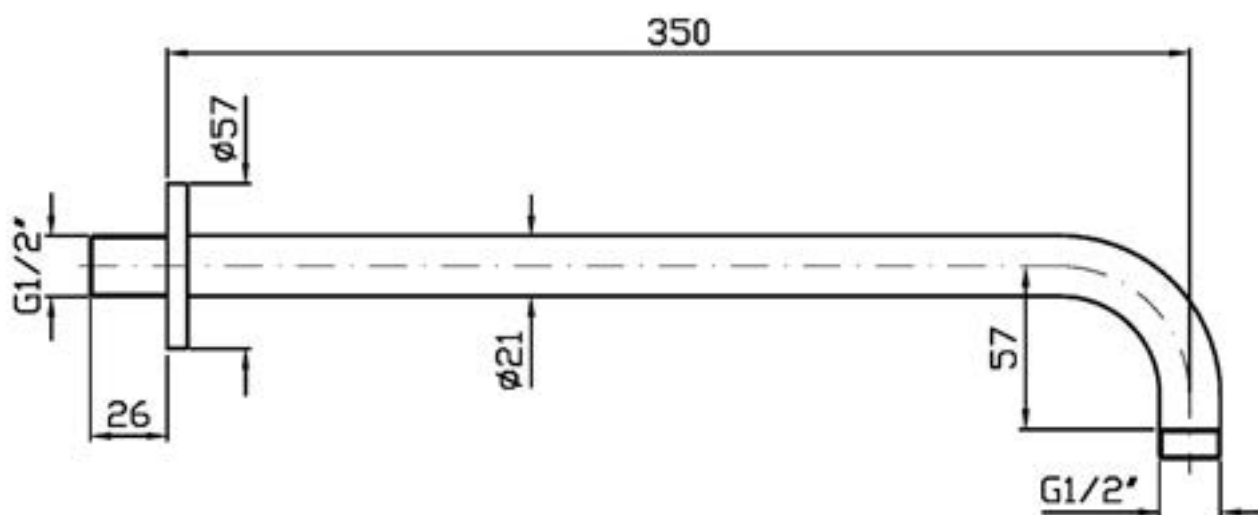

## SHOWER

Z93027

Braccio doccia a parete. / Wall mounted shower arm.

Braccio doccia a parete. Lunghezza 350 mm.

Wall mounted shower arm. Length 350 mm.

## SHOWER

Z93027

Disegno Complessivo / Overall Drawing

Note / Notes

## SHOWER

Z93027

Pesi e Misure / Weights and Sizes

Peso ( Kg ) Weight ( lb )	0,53 ( Kg )	1,16 ( lb )
Volume test ( dc3 ) - ( in3 )	3,97 ( dc3 )	242,26 ( in3 )
h ( mm ) - ( in )	90,00 ( mm )	3,54 ( in )
L1 ( mm ) - ( in )	100,00 ( mm )	3,94 ( in )
L2 ( mm ) - ( in )	440,00 ( mm )	17,32 ( in )