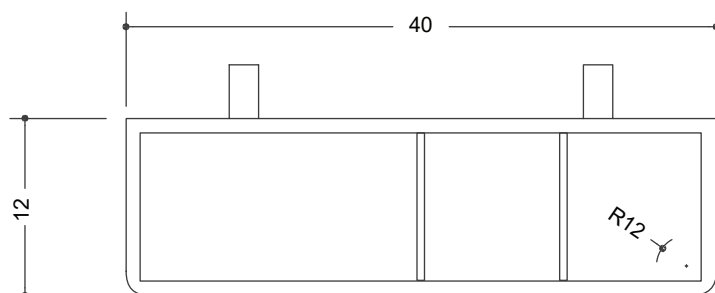

NIC

“La Scala”

cod. 019 402B

Porta oggetti cm.40x12 in Corian® DuPont™ ganci inclusi
cm 40x12x12
Kg. 3,5

*Storage bathroom box cm.40x12 in white Corian® DuPont™
inox hooks included
40x12x12 cm
Kg. 3,5*