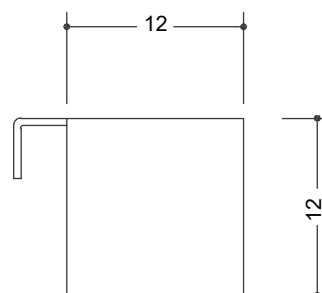

NIC

“La Scala”

cod. 019 402B

Porta oggetti cm.40x12 in Corian® DuPont™ ganci inclusi
cm 40x12x12
Kg. 3,5

*Storage bathroom box cm.40x12 in white Corian® DuPont™
inox hooks included
40x12x12 cm
Kg. 3,5*