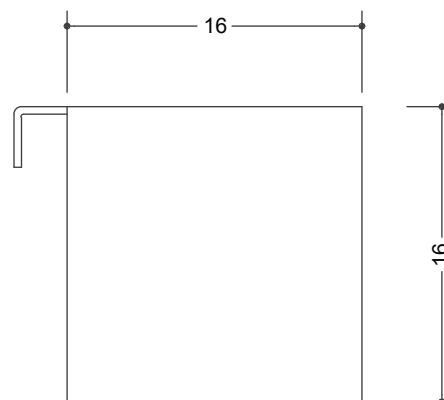

## “La Scala”

cod. 019 402A

Scala senza porta oggetti inclusi  
cm 40x3xh180  
Kg. 5

Ladder without any storage bathroom boxes  
40x3xh180 cm  
Kg. 5

## “La Scala”

**cod. 019 402B**

Porta oggetti cm.40x12 in Corian® DuPont™ ganci inclusi  
cm 40x12x12  
Kg. 3,5

*Storage bathroom box cm.40x12 in white Corian® DuPont™  
inox hooks included  
40x12x12 cm  
Kg. 3,5*

**cod. 019 402C**

Porta oggetti cm.40x16 in Corian® DuPont™ ganci inclusi  
cm 40x16x16  
Kg. 5,1

*Storage bathroom box cm.40x16 in white Corian® DuPont™  
inox hooks included  
40x16x16 cm  
Kg. 5,1*

\* Il porta oggetti è disponibile solo bianco matt  
*The storage bathroom box are available only in white colour*