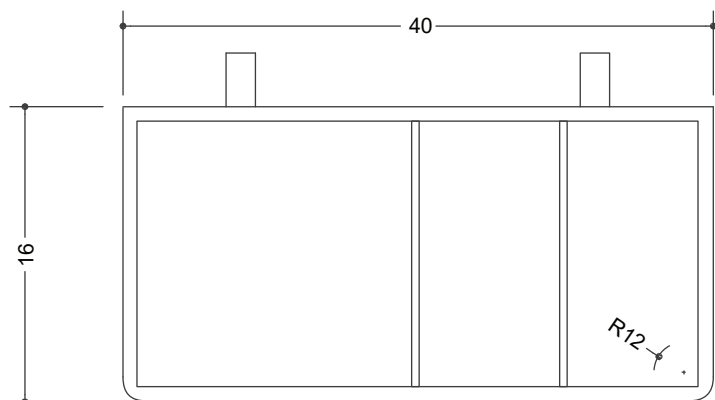

## “La Scala”

**cod. 019 402B**

Porta oggetti cm.40x12 in Corian® DuPont™ ganci inclusi  
cm 40x12x12  
Kg. 3,5

*Storage bathroom box cm.40x12 in white Corian® DuPont™  
inox hooks included  
40x12x12 cm  
Kg. 3,5*

**cod. 019 402C**

Porta oggetti cm.40x16 in Corian® DuPont™ ganci inclusi  
cm 40x16x16  
Kg. 5,1

*Storage bathroom box cm.40x16 in white Corian® DuPont™  
inox hooks included  
40x16x16 cm  
Kg. 5,1*

\* Il porta oggetti è disponibile solo bianco matt  
*The storage bathroom box are available only in white colour*