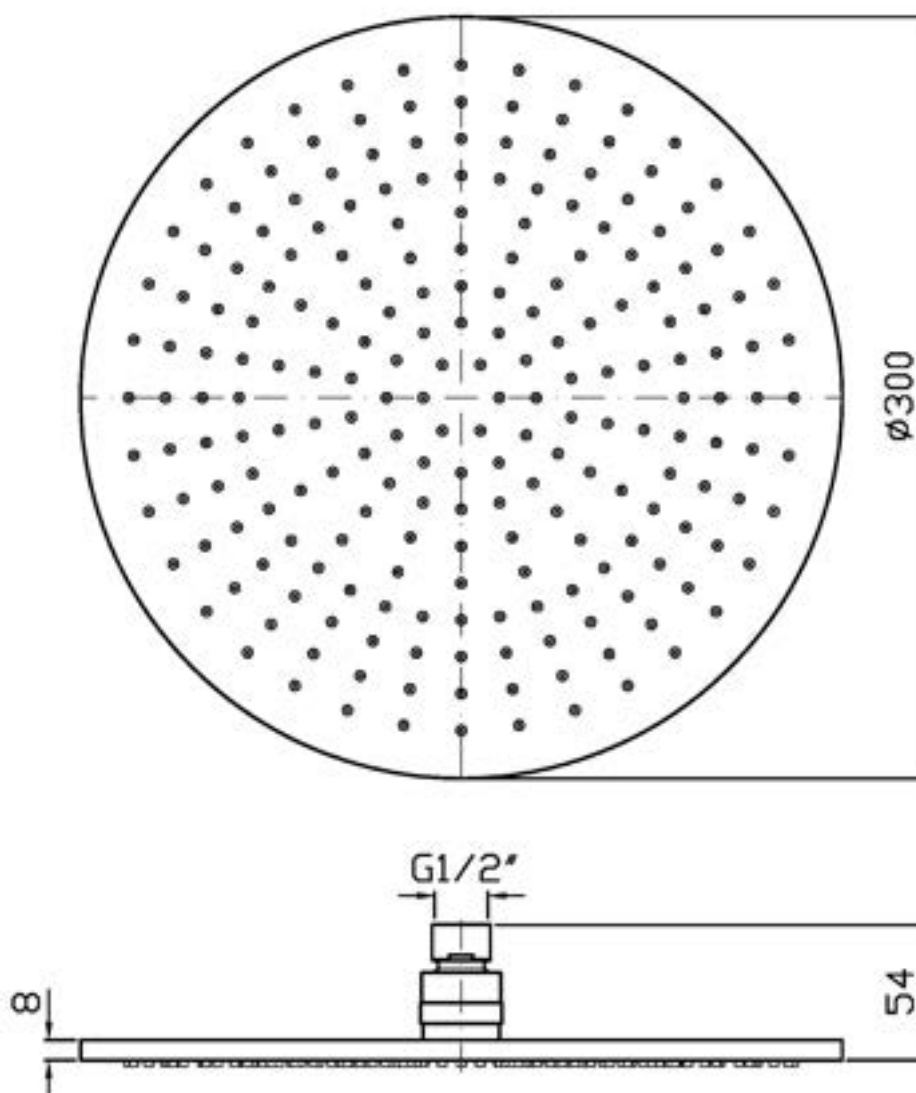

SHOWER

Z94266

Soffione a getto fisso, Ø 300 mm. / Ø 300 mm shower head.

Soffione Ø 300 mm in ottone, a getto fisso con sistema anticalcare. Spessore 8 mm. Ispezionabile.
Water Saving - portata d'acqua uguale o inferiore a 9 l/min.

Ø 300 mm brass shower head, with anti-limescale system. 8 mm thickness. Inspectionable.
Water Saving - water flow rate of 9 l/min or less.

Finiture / Finishes

 C3 Cromo / Chrome	 C8 Nickel Spazzolato / Brushed Nickel	 C40 Nickel Lucido / Polished Nickel	 C41 Oro / Gold	 C50 Oro spazzolato / Brushed Gold	 C51 Metal Black / Metal Black	 C51 Metal Black spazzolato / Brushed Metal Black
 W1 Bianco Opaco Goffrato / Embossed Matt White	 N1 Nero Opaco Goffrato / Embossed Matt Black	 N6 Nero opaco / Matt black	 L5 Blu mediterraneo / Mediterranean blu	 P21 PVD brushed chocolate / PVD brushed chocolate	 P31 Brushed PVD British gold / Brushed PVD British gold	 P41 PVD Oro Spazzolato / PVD Brushed Gold
 P81 Brushed total black PVD / Brushed total black PVD	 P91 Brushed PVD Copper / Brushed PVD Copper	 J3 Glossy gesso / Glossy gesso	 K7 Pearl cipria / Pearl cipria	 R6 Pearl chili / Pearl chili	 V7 Pearl salvia / Pearl salvia	 V8 Matt mirto / Matt mirto

SHOWER

Z94266

Disegno Complessivo / Overall Drawing

Note / Notes

SHOWER

Z94266

Portate / Flowrates (lt/min)

PRESSIONE PRESSURE	1 BAR	2 BAR	3 BAR	4 BAR	5 BAR
P1 SOFFIONE SHOWER HEAD	8	9	9	9	9
P2					
P3					
P4					
P5					

SHOWER

Z94266

Pesi e Misure / Weights and Sizes

Peso (Kg) Weight (lb)	2,00 (Kg)	4,41 (lb)
Volume test (dc3) - (in3)	8,65 (dc3)	527,86 (in3)
h (mm) - (in)	70,00 (mm)	2,76 (in)
L1 (mm) - (in)	315,00 (mm)	12,40 (in)
L2 (mm) - (in)	324,00 (mm)	12,76 (in)