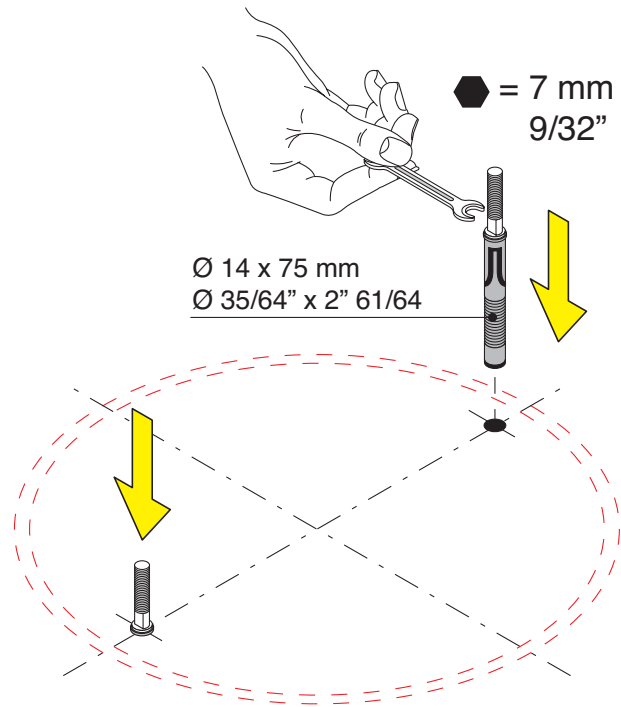

Installazione - Installation
Installation - Installation

1