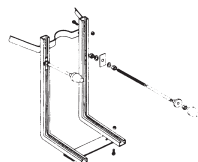

cod. 005 436

Coprivaso in termoindurente quick release
Thermosetting seat&cover quick release

cod. 005 437

Coprivaso in termoindurente con chiusura rallentata e quick release
Thermosetting seat&cover, quick release hinges, soft closing system