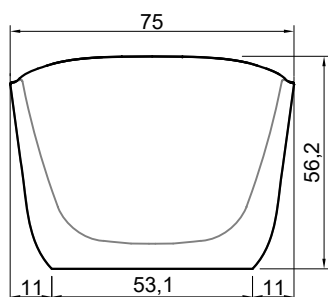

DAFNESTONE

Articolo: **DAFNESTONE**

Materiale: Marmo Carrara - Nero Marquinia - Calacatta Viola - Port Laurent - Emperador - Rosso Levanto - Verde Alpi - Grigio Lavico - Pietra Stone Gray

Troppopieno: NO

Peso lordo: kg 550 ca.

Peso netto: kg 450 ca.

Dimensione imballo: cm 220 x 115 x 80

Capacità: l 265 ca.

Descrizione: Vasca da bagno ovale in pietra, completa di piletta con sistema di scarico a pressione clik-clak.

N.B: Si consiglia di effettuare un pozzetto ispezionabile esterno al perimetro della vasca, il più vicino possibile al sistema di scarico.

* La dimensione è in base al tipo di tubo di scarico utilizzato.

Article: **DAFNESTONE**

Material: marble Carrara - Nero Marquinia - Calacatta Viola - Port Laurent - Emperador - Rosso Levanto - Verde Alpi - Grigio Lavico - Pietra Stone Gray

Overflow: NO

Gross weight: kg 550 ca.

Net weight: kg 450 ca.

Packing dimensions: cm 220 x 115 x 80

Capacity: l 265 ca.

Description: Oval stone bathtub complete with drain pipe fitting and pressure plug, siphon and flexible hose.

P.S: We advise an exterior inspection window close to the border of the tub and near the drain pipe.

*The dimension depends on the type of drainpipe used.