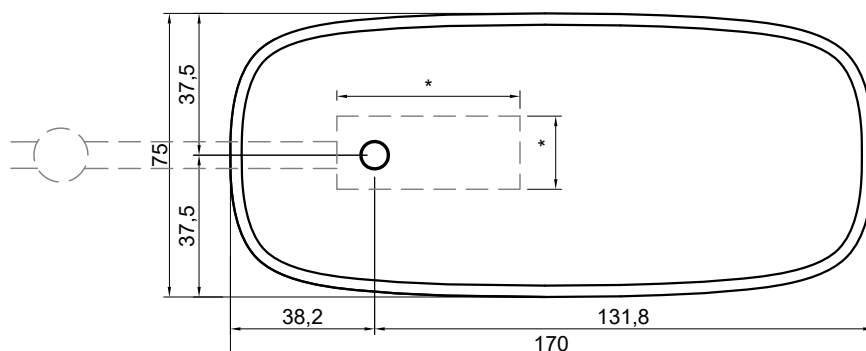

DAFNESTONE

Articolo: **DAFNESTONE**

Materiale: Marmo Carrara - Nero Marquinia - Calacatta Viola - Port Laurent - Emperador - Rosso Levanto - Verde Alpi - Grigio Lavico - Pietra Stone Gray

Troppopieno: NO

Peso lordo: kg 550 ca.

Peso netto: kg 450 ca.

Dimensione imballo: cm 220 x 115 x 80

Capacità: l 265 ca.

Descrizione: Vasca da bagno ovale in pietra, completa di piletta con sistema di scarico a pressione clik-clak.

N.B: Si consiglia di effettuare un pozzetto ispezionabile esterno al perimetro della vasca, il più vicino possibile al sistema di scarico.

* La dimensione è in base al tipo di tubo di scarico utilizzato.

Article: **DAFNESTONE**

Material: marble Carrara - Nero Marquinia - Calacatta Viola - Port Laurent - Emperador - Rosso Levanto - Verde Alpi - Grigio Lavico - Pietra Stone Gray

Overflow: NO

Gross weight: kg 550 ca.

Net weight: kg 450 ca.

Packing dimensions: cm 220 x 115 x 80

Capacity: l 265 ca.

Description: Oval stone bathtub complete with drain pipe fitting and pressure plug, siphon and flexible hose.

P.S: We advise an exterior inspection window close to the border of the tub and near the drain pipe.

*The dimension depends on the type of drainpipe used.