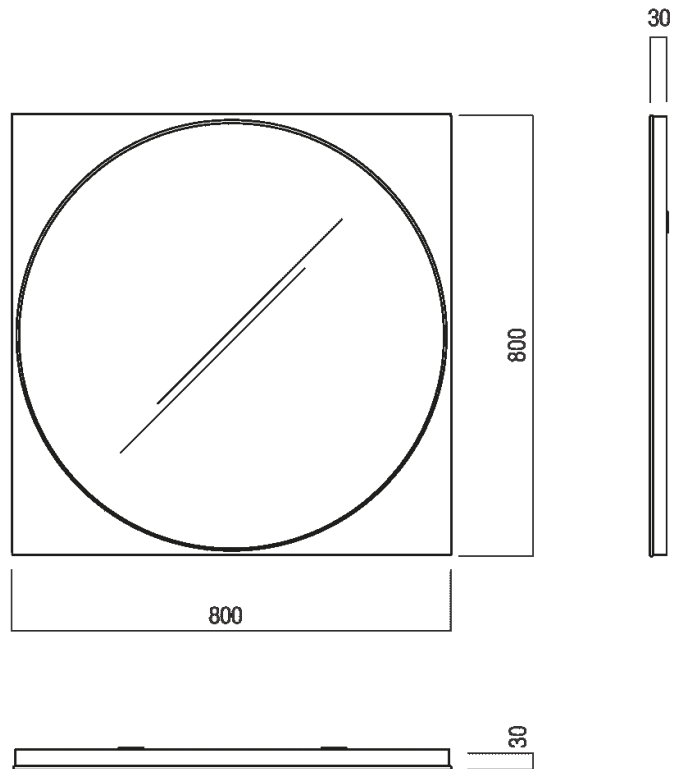

Mirror L 80 cm
ASPEV88LE

García Cumini, 2021

Height: 80 cm

Width: 80 cm

Main dimensions

Installation notes