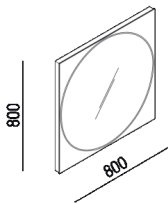

Mirror L 80 cm
ASPEV88LE

García Cumini, 2021

Height: 80 cm

Width: 80 cm

Main dimensions

Installation notes